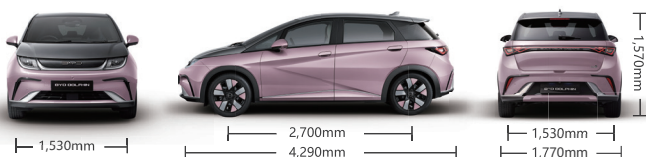

DIMENSIONS

	Dynamic Standard Range	Premium Extended Range
Exterior		
Electrically heated and adjustable exterior mirrors	●	●
Electrically retractable exterior mirrors	●	●
Panoramic glass roof	-	●
Front boneless wiper	●	●
Rear wiper	●	●
Interior		
Three-spoke steering wheel	●	●
Electric power assisted steering system	●	●
5" digital instrument panel	●	●
Manual dimming interior rear view mirror	●	●
Mobile phone wireless charging	-	●
Synthetic leather seat	●	●
60/40 split fold rear seats	●	●
6-way manual adjustment - driver seat	●	-
6-way power adjustment - driver seat	-	●
4-way manual adjustment - front passenger seat	●	-
4-way power adjustment - front passenger seat	-	●
Ventilated front seats	-	●
Height Adjustable Headrests-rear seats	●	●
Entertainment		
FM radio	●	●
*Bluetooth® phone connectivity and audio streaming	●	●
12.8" intelligent rotating touch screen	●	●
6 speakers	●	●
*Android Auto™	●	●
Voice assistant	●	●
USB × 2, Centre console	typeA+ typeC	typeA+ typeC
USB × 2, Rear	typeA+ typeC	typeA+ typeC
Light		
LED headlight	●	●
Follow me home headlight	●	●
LED daytime running light	●	●
LED taillight bar	●	●
LED front reading light	●	●
LED rear reading light	●	-
LED rear side reading light	-	●
Luggage compartment light	●	●
Adaptive Front Light	●	●
Comfort & Convenience		
12V socket	●	●
Keyless entry & Keyless start	●	●
Portable card key	●	●
Driver's window one touch up-down with anti-pinch	●	-
4-door window one touch up-down with anti-pinch	-	●
Automatic air-conditioning	●	●
Heat pump	●	●
PM2.5 air filter (without display)	●	●
Tyre repair kit	●	●

NOTE

- The real range is influenced by many factors such as individual driving style, load, traffic etc. The declared range is estimated for reference only.
- Bluetooth® is a registered trademark of Bluetooth SIG, Inc. Compatibility and functionality varies depending on device.
- Apple CarPlay® is a registered trademark of Apple Inc. Requires compatible device, USB connection
- Colours depicted are a guide only and may vary from actual colours due to the printing.
- Driving assist system are not a substitute for the driver's responsibility of the vehicle.
- BYD reserves the right to vary vehicle specifications and standard features from those detailed in this brochure.

EXTERIOR & INTERIOR COLORS

EXTENDED RANGE	Coral Pink + Urban Grey Pink + Grey	Surf Blue + Urban Grey Blue + Black
	Atlantis Grey + Delan Black Grey + Black	Ski White + Urban Grey Grey + Black
STANDARD RANGE	Coral Pink + Urban Grey Pink + Grey	Sand White + Urban Grey Brown + Black
	Urban Grey + Grey + Black Maldiv Purple + Brown + Black